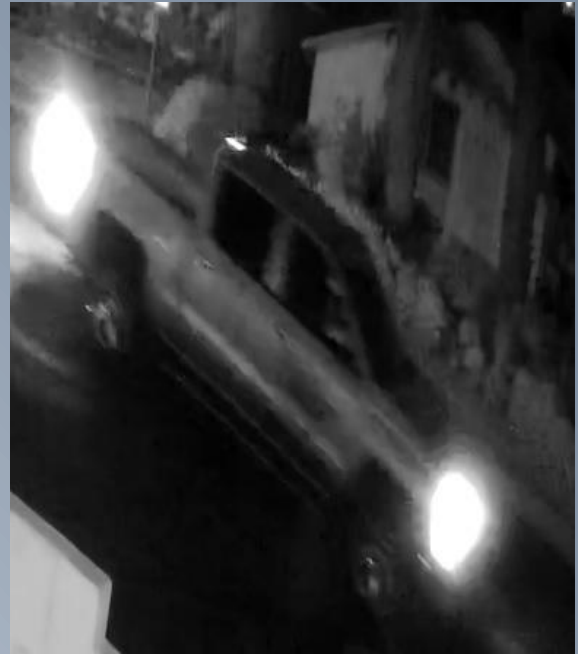

MONTEREY PARK POLICE DEPARTMENT

320 W. NEWMARK AVE., MONTEREY PARK, CA 91754
www.montereypark.ca.gov

Jim Smith
Chief of Police

CRIME BULLETIN

FOR PUBLIC RELEASE

647(I) PC – PEEPING ATTEMPT TO IDENTIFY

Suspect

Back of suspects sweatshirt

Actual suspect vehicle

Date/Time: 07/04/2019 (Thursday) 02:04 AM

Loc: 1700 Block of College View Dr.

The suspect approached the victim's bedroom windows and looked into the residence. The suspect then made inappropriate and lewd comments about their bodies. The suspect was chased away from the area by one of the victim's husbands and was seen fleeing in the above pictured vehicle.

Suspect: Male, 5'07", 150lbs, light complexion, with a goatee/soul patch, wearing a dark colored hooded sweatshirt with a white design on the back.

Suspect Vehicle: Light green or light colored 4-door newer model pick-up truck. The vehicle has a large magnetic advertisement on the front passenger door.