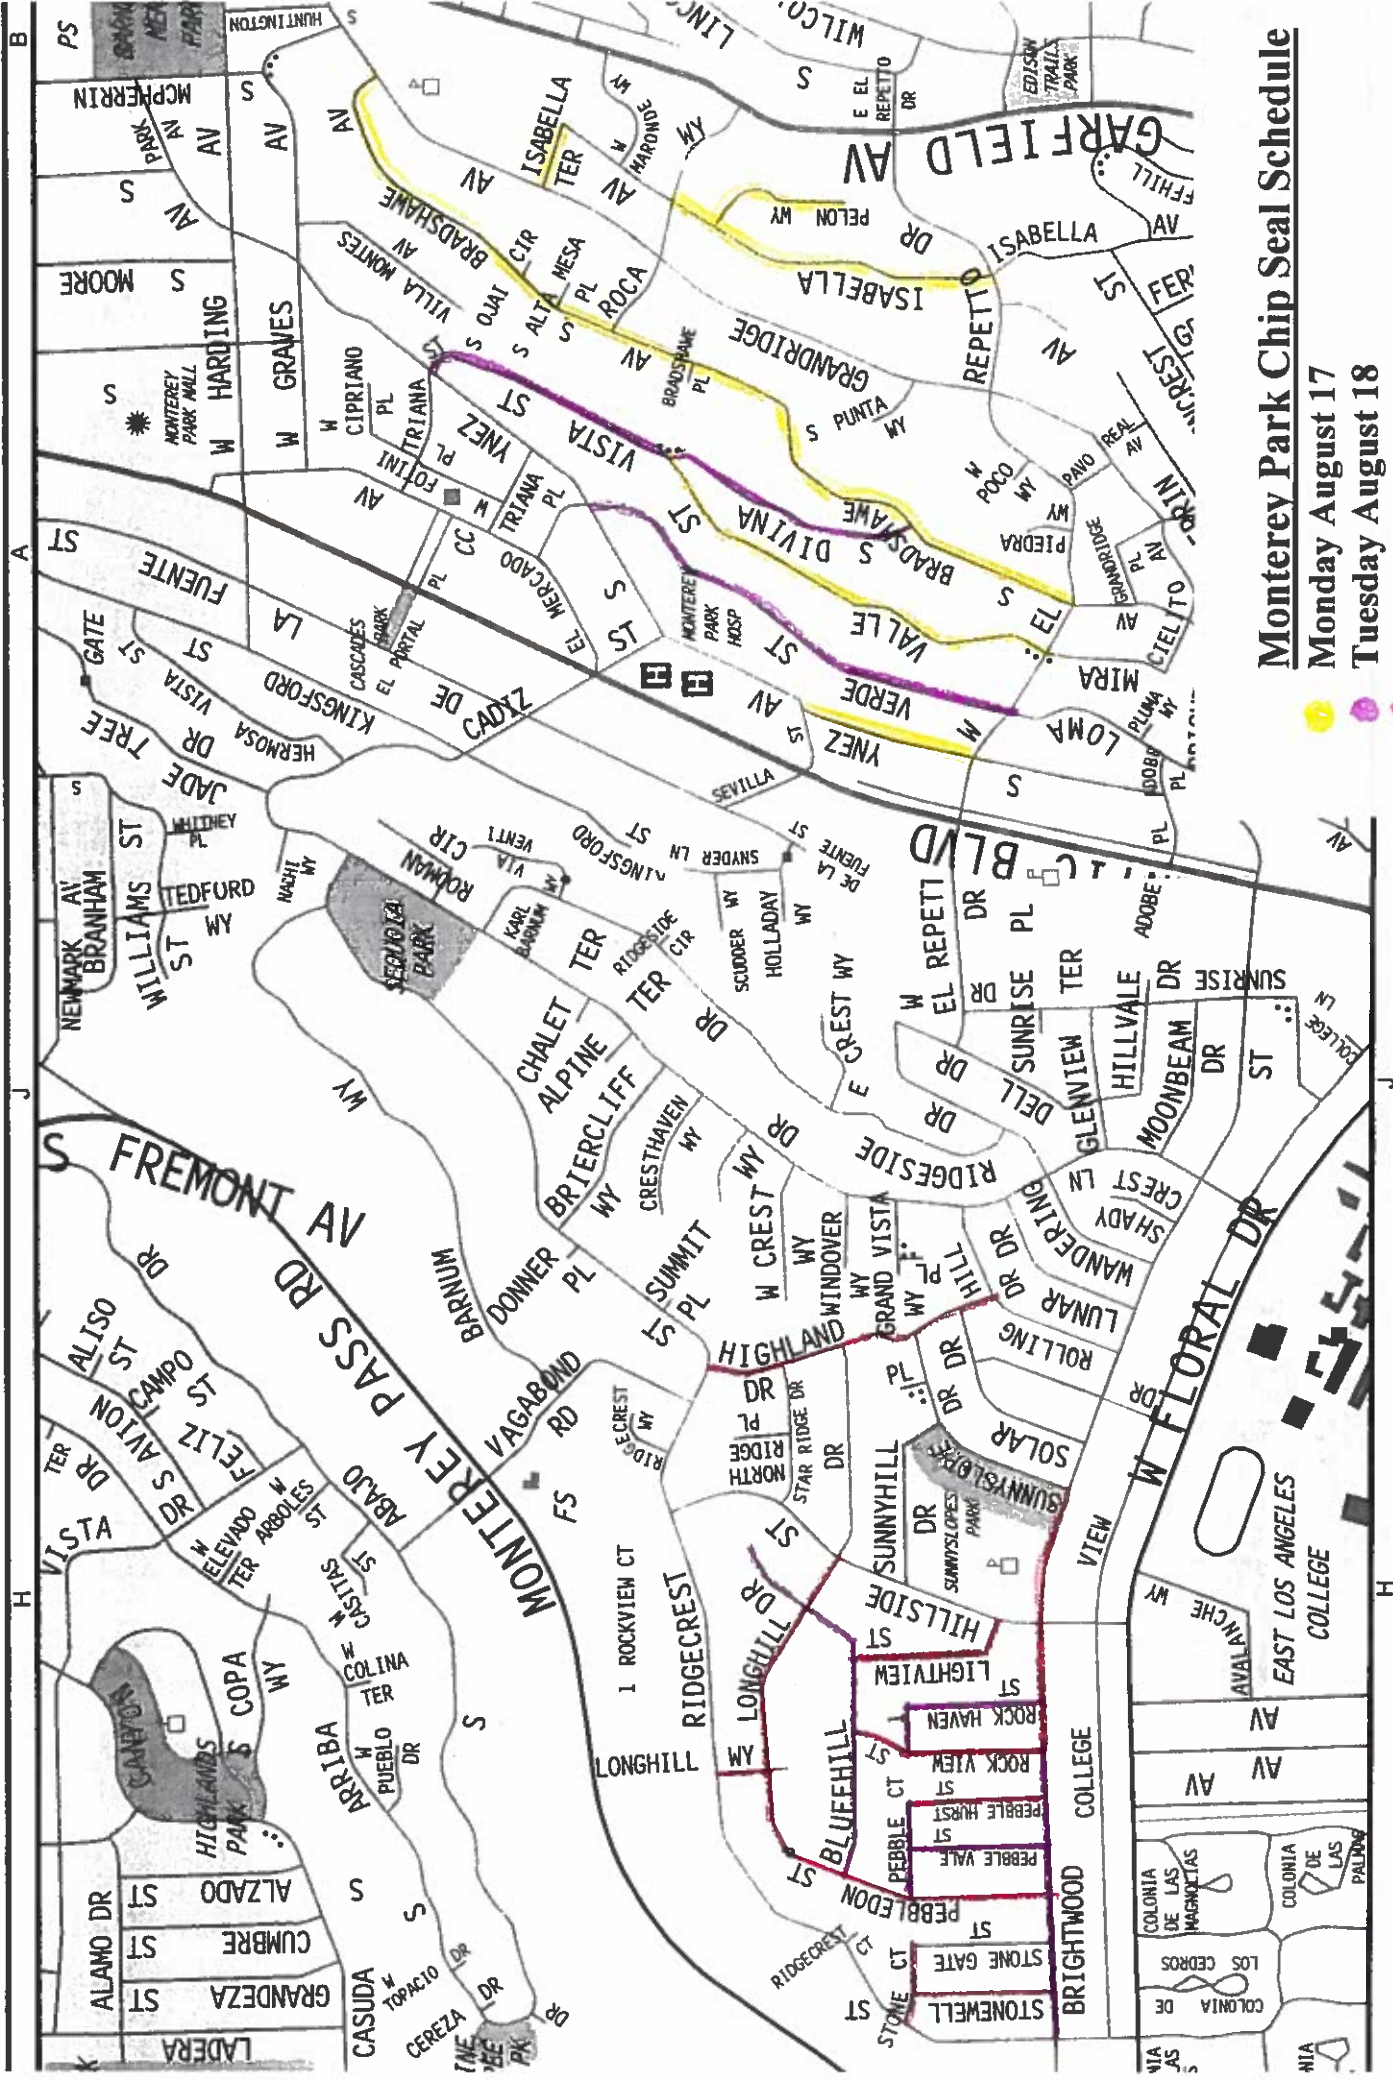

2015 Monterey Park Chip Seal Schedule #1586022

Monday August 17

				SF
Pelon Way	Isabella Ave	to	End	21643
Isabella Ave	El Repetto Dr	to	Roca Way	47584
Isabella Ter	Isabella Ave	to	Grandridge	10951
Bradshawe Ave	Grandridge	to	El Repetto Dr	153474
Mira Valle St	El Repetto Dr	to	Divina Vista St	59840
Ynez Ave	El Repetto Dr	to	Sevilla St	30112
				<u>323604</u>

Tuesday August 18

Divina Vista St	Bradshawe Ave	to	Triana St	58518
Loma Verde St	El Repetto Dr	to	Ynez Ave	86840
Bluffhill Dr	Rock View St	to	Pebbledon St	25327
Pebble Ct	Pebble Hurst St	to	Pebbledon St	18150
Pebble Vale St	Pebble Ct	to	Brightwood St	22568
Rock View Ct	Rockhaven St	to	Rock View St	10648
Rockhaven St	Rock View Ct	to	Brightwood St	26086
Brightwood St	Ridgecrest St	to	Rock View St	79759
				<u>327896</u>

Wednesday August 19

Stone Ct	Stone Gate St	to	Ridgecrest St	12601
Stonewell St	Stone Ct	to	Brightwood St	23684
Pebble Hurst St	Pebble Ct	to	Brightwood St	23823
Rock View St	Bluffhill Dr	to	Brightwood St	27590
Light View St	Bluffhill Dr	to	Hillside St	28123
Longhill Wy	Ridgecrest St	to	Longhill Dr	9021
Longhill Dr	Hillside St	to	Longhill Wy	41757
Pebbledon St	Longhill Dr	to	Brightwood St	44485
Brightwood St	Rock View St	to	Sunnyslope	56459
Highland St	Ridgecrest St	to	Rolling Hill Dr	49344
				<u>316887</u>

Monterey Park Chip Seal Schedule

Monday August 17

Tuesday August 18

Wednesday August 19