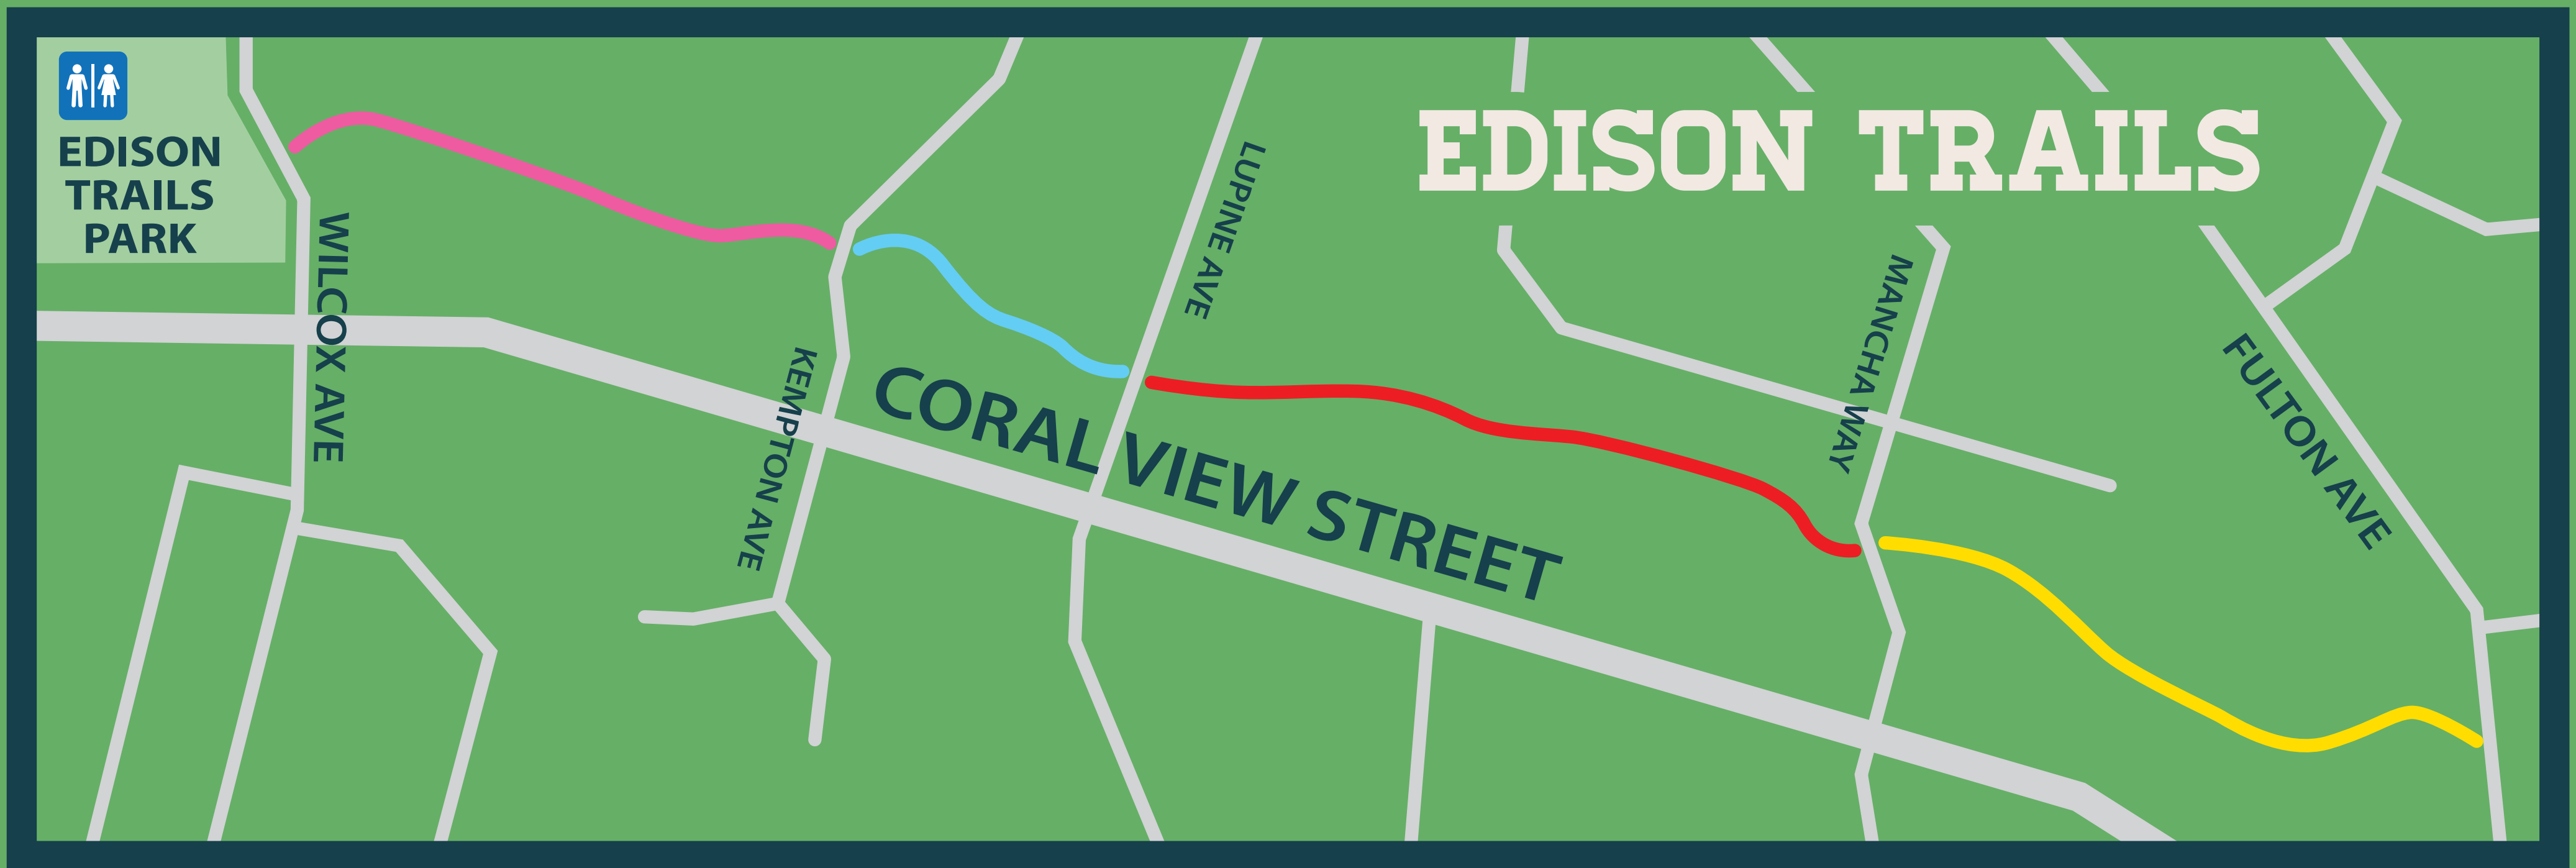

MONTEREY PARK WALKABILITY ROUTES

Section 1: Wilcox Ave to Kempton Ave • 700 ft (0.13 mi)

Section 2: Kempton Ave to Lupine Ave • 450 ft (0.08 mi)

Section 3: Lupine Ave to Mancha Way • 900 ft (0.17 mi)

Section 4: Mancha Way to Fulton Ave • 900 ft (0.17 mi)

APPROXIMATE DISTANCES:

Full Trail One-Way - 0.58 miles

Full Trail Both Directions - 1.16 miles

5280 ft = 1 mile

SCAN FOR MORE FREE
ROUTES IN THE CITY.