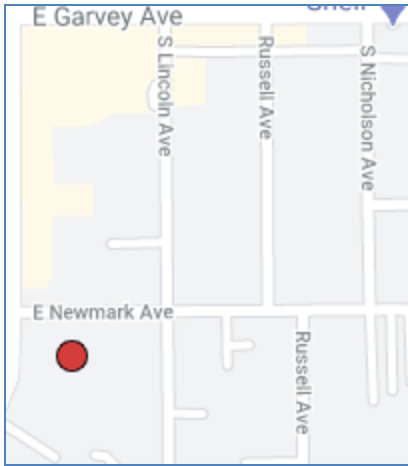

Monterey Park Police Dept.
Kelly Gordon, Chief of Police

RESIDENTIAL BURGLARY MAP

November 23 - 29, 2020

SAFETY TIPS

- The **MOST** important thing **YOU** can do is **CALL THE POLICE** to report any **SUSPICIOUS** activity. You have to be the eyes of your neighborhood.
- Lock all outside doors and windows before you leave the house or go to bed. Even if it is for a short time, lock you doors. Keep your garage door closed and locked.
- Have adequate exterior lighting. A motion-sensitive light is recommended for backyards.
- An alarm system with cameras is excellent for home security.
- Home security inspections and vacation house checks are offered by the Monterey Park Police Department for residents. Contact the Community Services Bureau 626-307-1253

DAY & TIME	LOCATION	INFORMATION
TUESDAY 6:56 PM - 7:05 PM	100 BLOCK OF E NEWMARK AVE	SUSPECT IN CUSTODY

Information is time sensitive and is subject to change.
Source Data: NWS Aegis DA&M & Google Maps
Created by: Diane Vivona-Saiz #471C, 11-30-2020