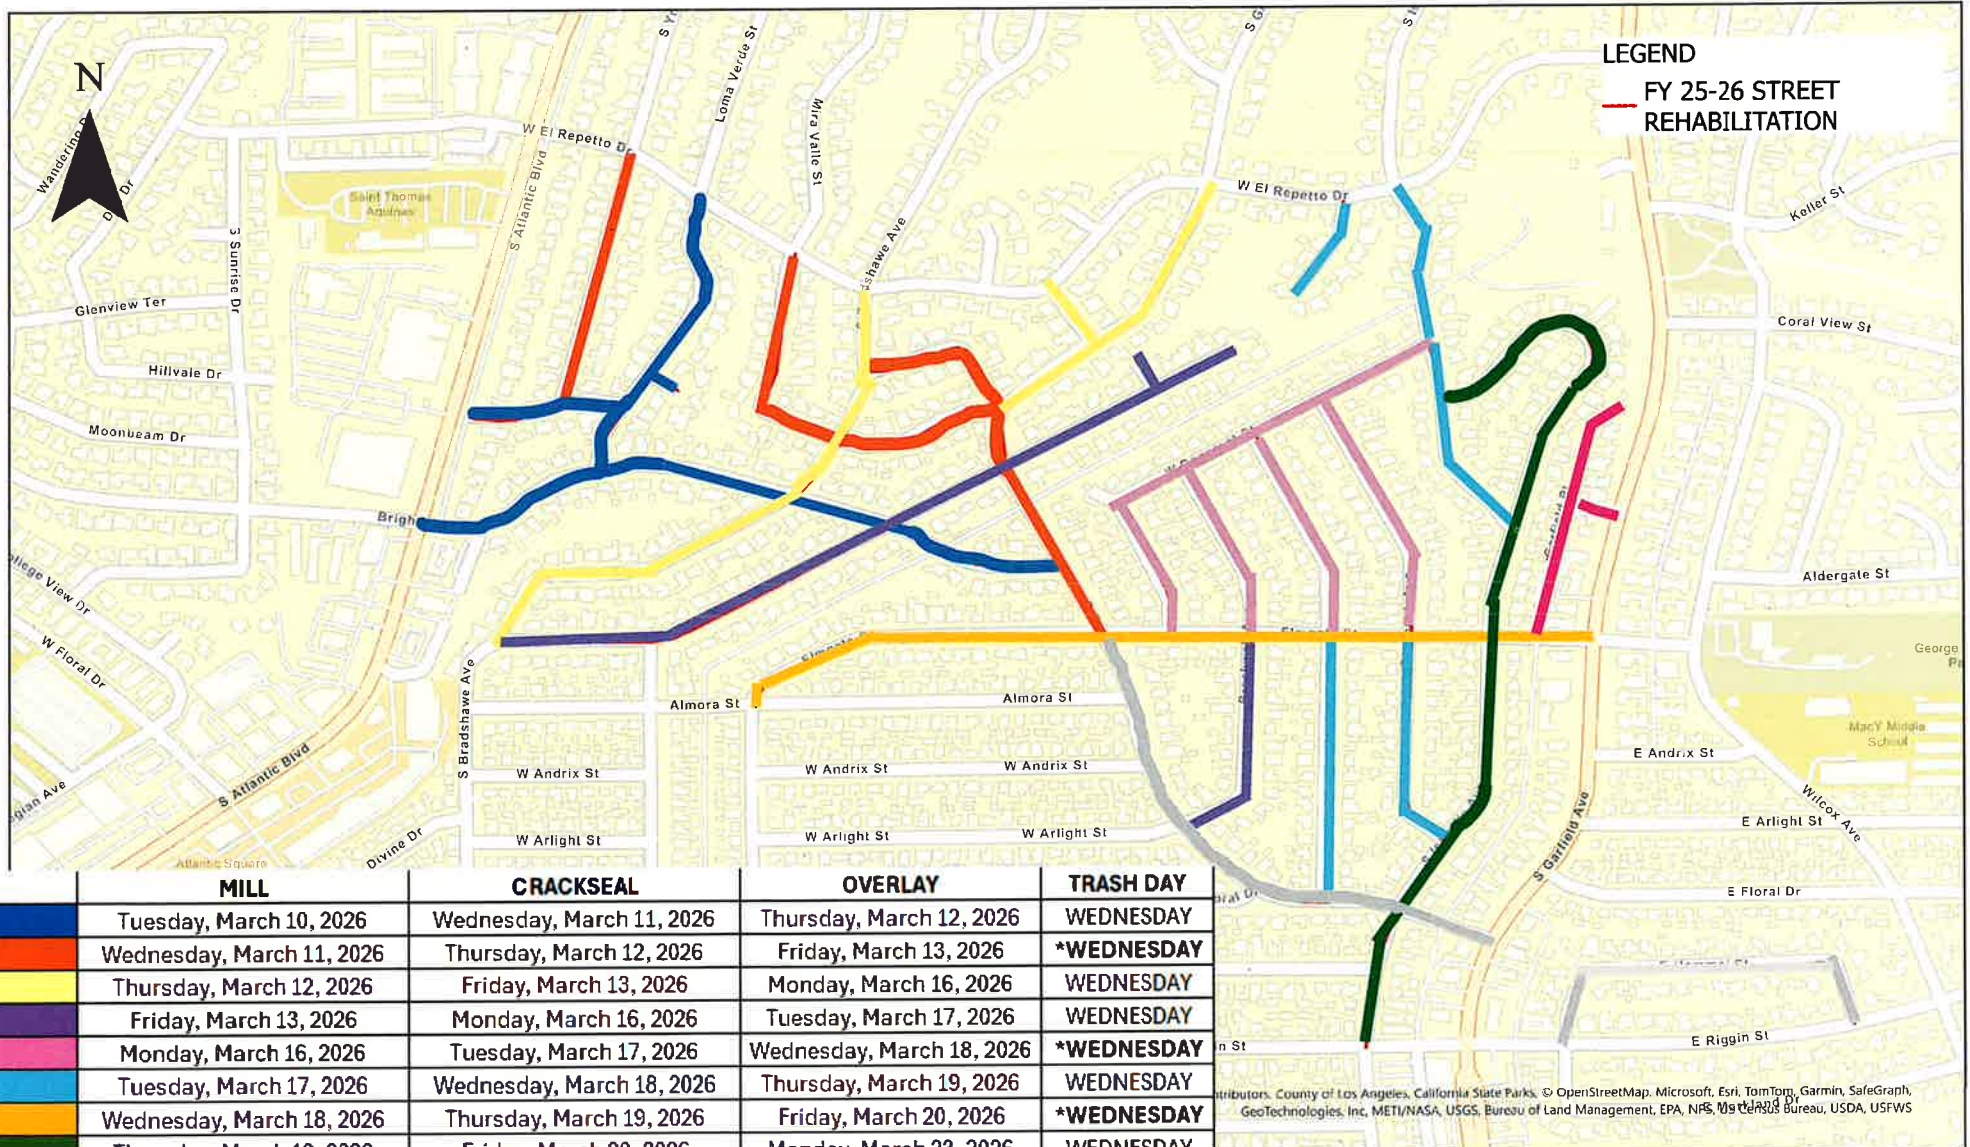

MONTEREY PARK FY 25-26 STREET REHABILITATION

MILL	CRACKSEAL	OVERLAY	TRASH DAY
Tuesday, March 10, 2026	Wednesday, March 11, 2026	Thursday, March 12, 2026	WEDNESDAY
Wednesday, March 11, 2026	Thursday, March 12, 2026	Friday, March 13, 2026	*WEDNESDAY
Thursday, March 12, 2026	Friday, March 13, 2026	Monday, March 16, 2026	WEDNESDAY
Friday, March 13, 2026	Monday, March 16, 2026	Tuesday, March 17, 2026	WEDNESDAY
Monday, March 16, 2026	Tuesday, March 17, 2026	Wednesday, March 18, 2026	*WEDNESDAY
Tuesday, March 17, 2026	Wednesday, March 18, 2026	Thursday, March 19, 2026	WEDNESDAY
Wednesday, March 18, 2026	Thursday, March 19, 2026	Friday, March 20, 2026	*WEDNESDAY
Thursday, March 19, 2026	Friday, March 20, 2026	Monday, March 23, 2026	WEDNESDAY
Friday, March 20, 2026	Monday, March 23, 2026	Tuesday, March 24, 2026	WEDNESDAY

* EARLY TRASH PICK-UP

ALLEY'S	
MILL	PAVE
MON 3/2	TUE 3/3